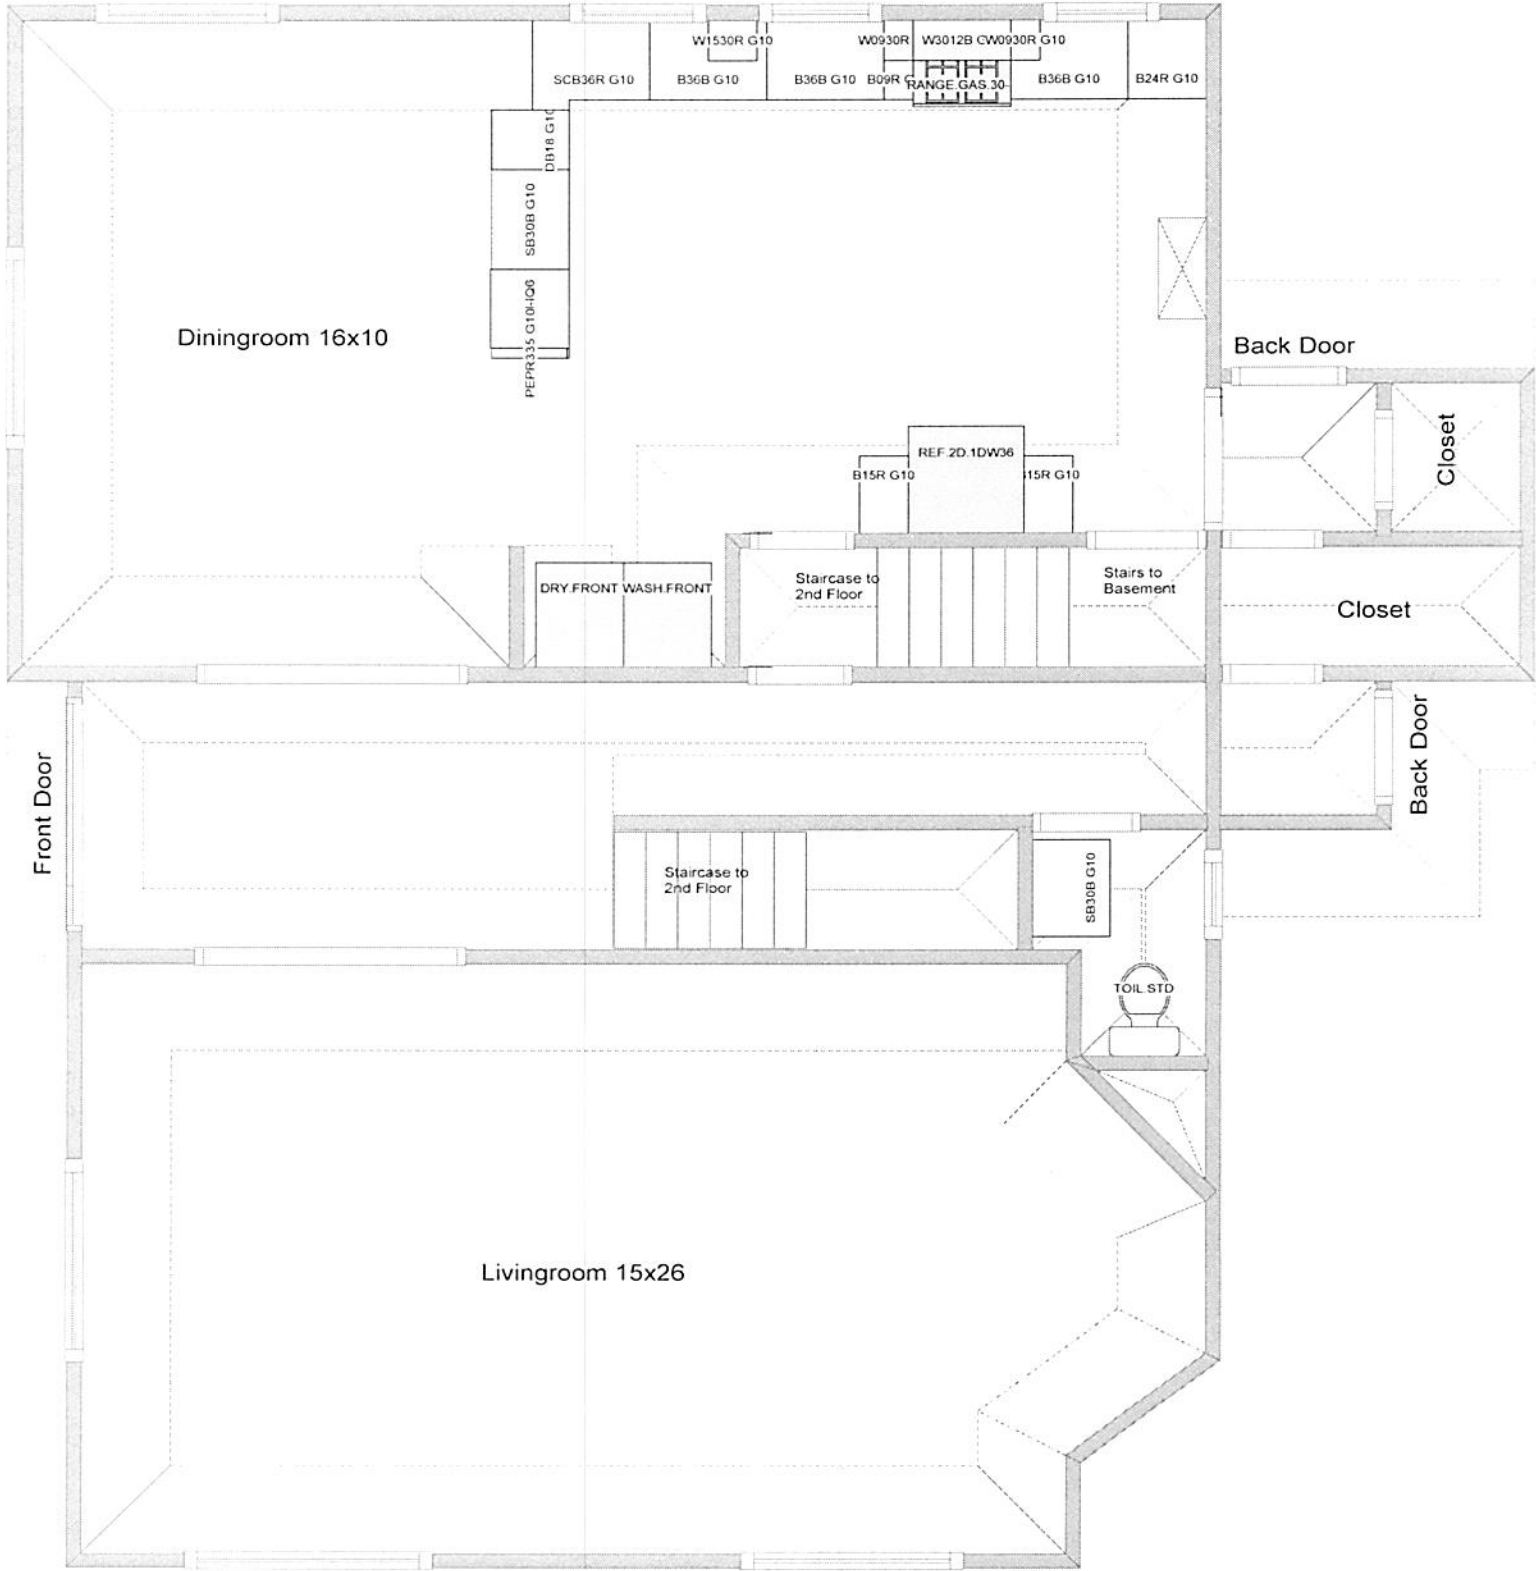

365 Green St 1st Floor

<p>All dimensions _size designations given are subject to verification on job site and adjustment to fit job conditions.</p>	<p>2020</p>	<p>This is an original design and must not be released or copied unless applicable fee has been paid or job order placed.</p>	<p>Designed: 6/24/2021 Printed: 7/1/2021</p>
<p>Nimo365Greenst1stFl</p>		<p>All</p>	<p>Drawing #: 1 No Scale.</p>